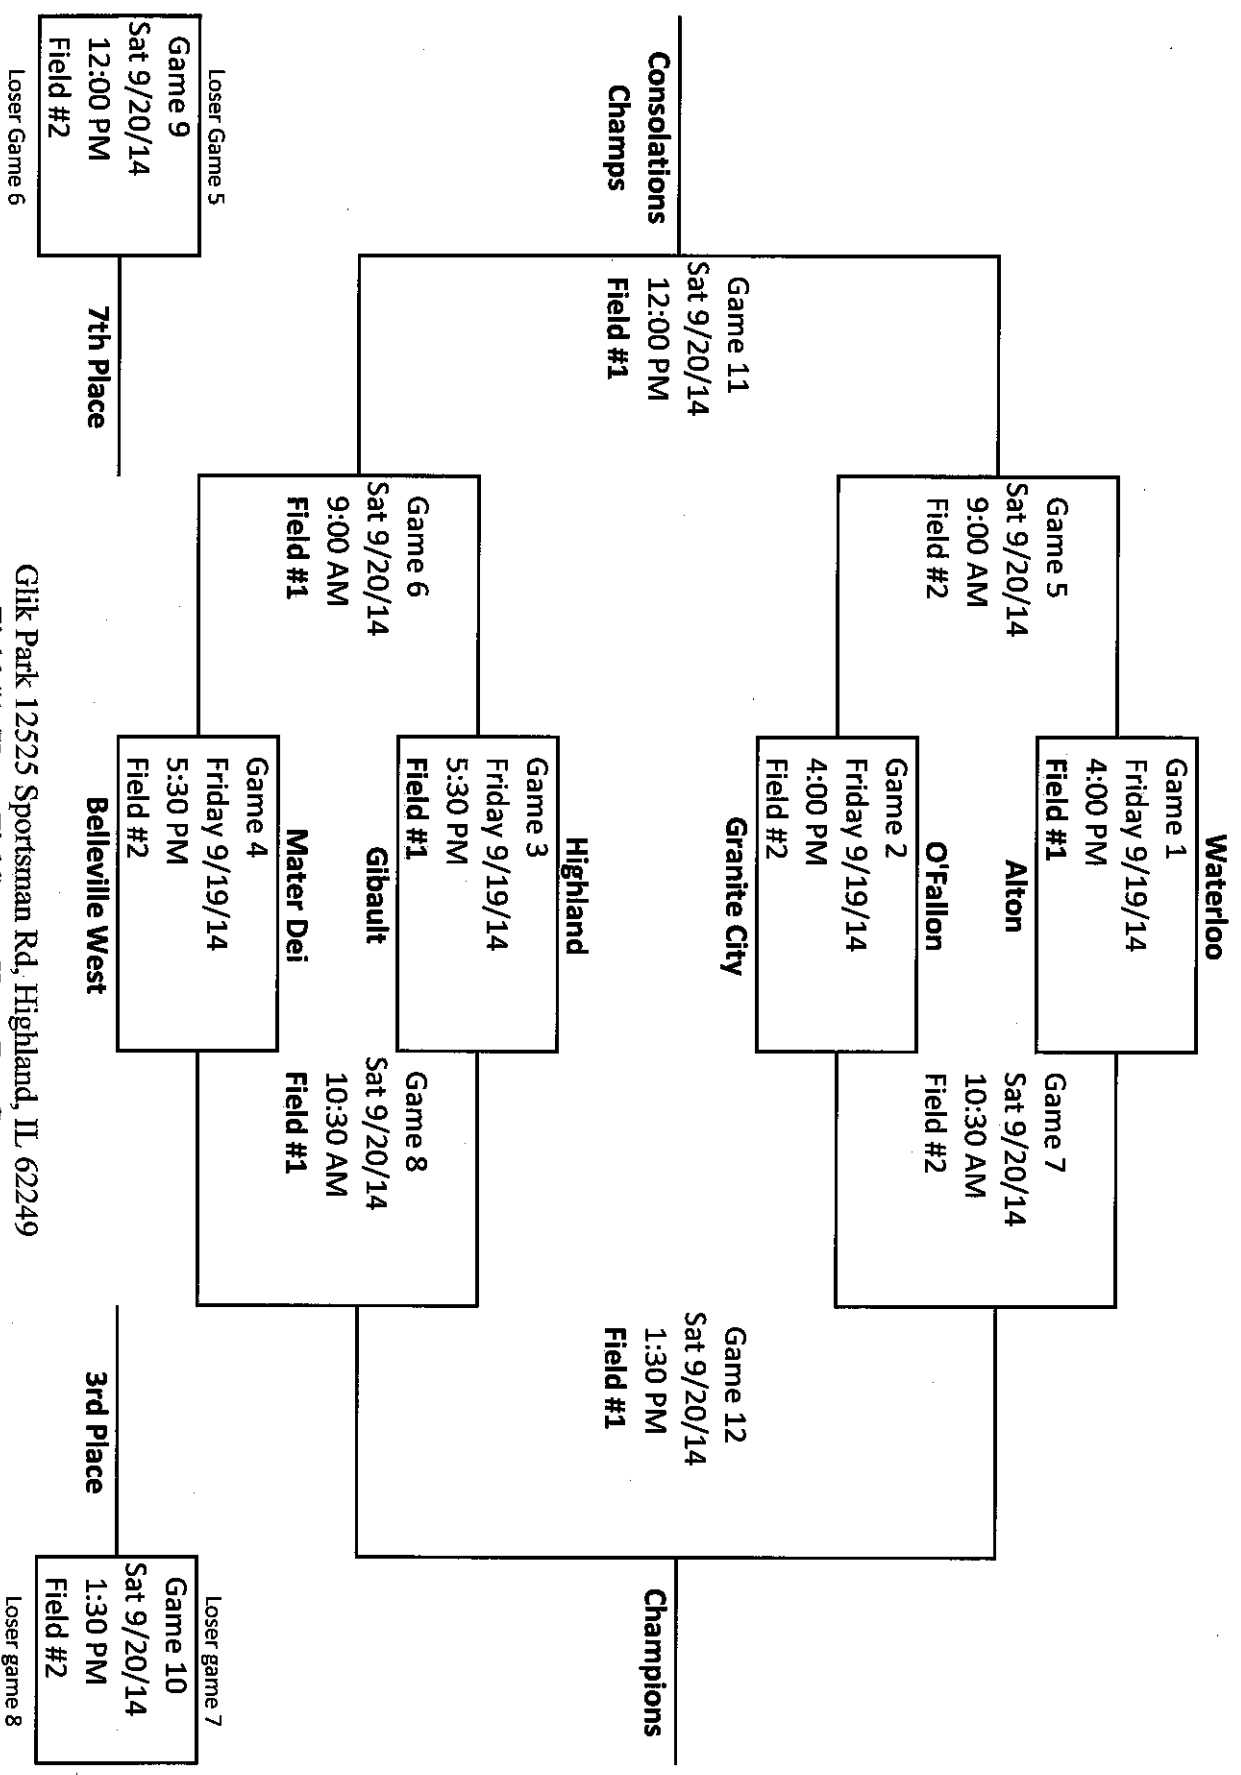

**Highland Bulldog JV Classic 2014**  
 All games will be played at Gilik Park on Friday & Saturday.

Gilik Park 12525 Sportsman Rd, Highland, IL 62249  
 Field #1 (Korte Field) near Korte Rec Center.  
 Field #2 (Behind Rural King) use service road access.  
 \$5.00/car/day admission fee.